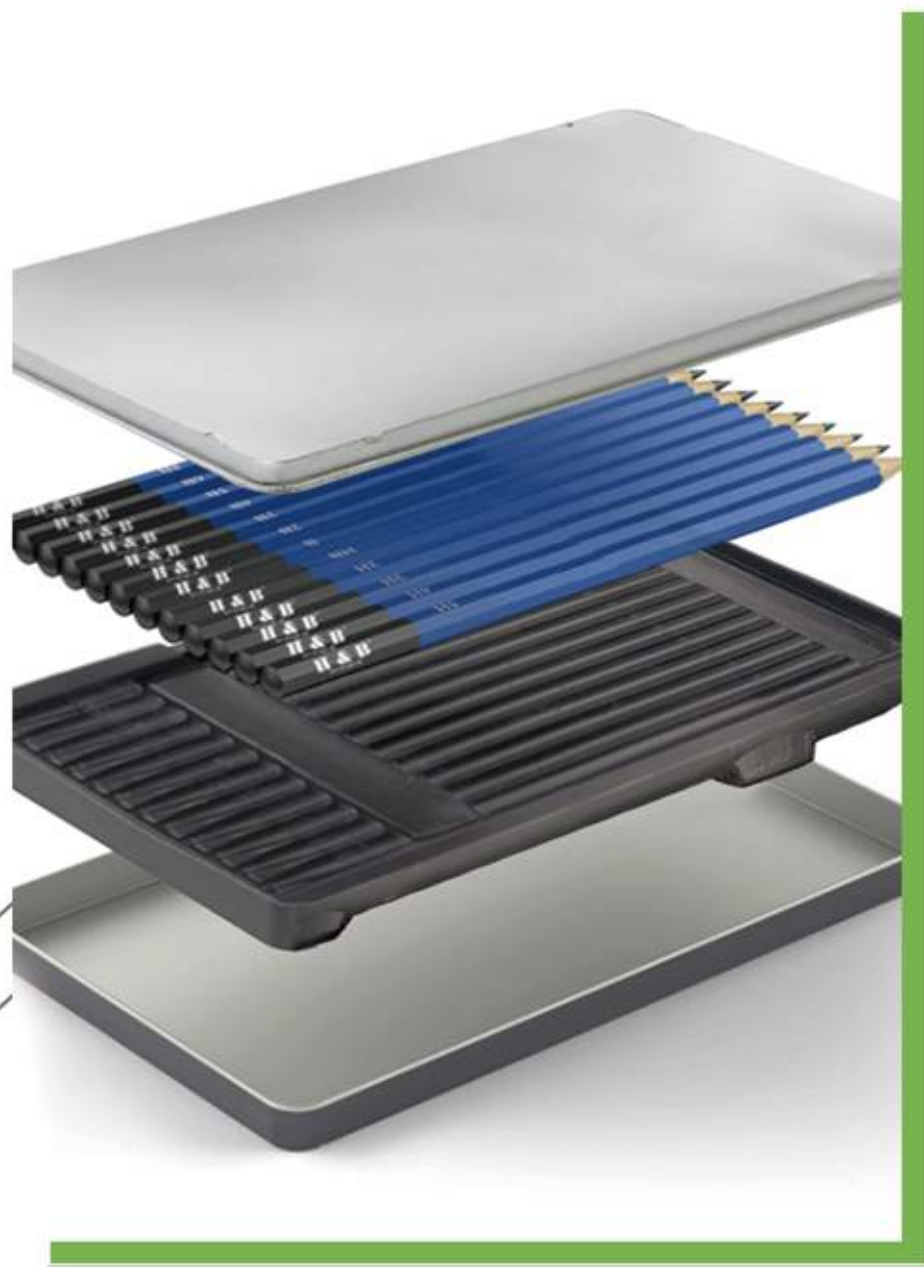

ART CHANGES LIFE
Cross border
for Specialty