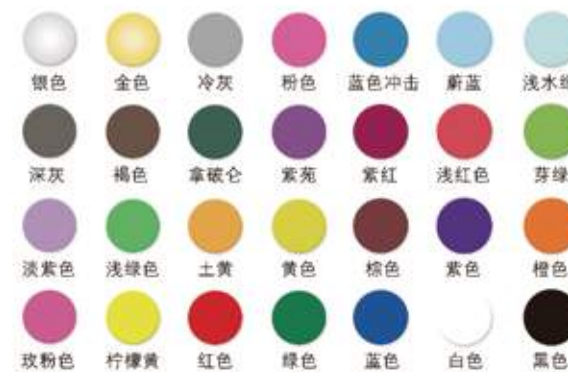

size: 145*110CM

MODEL:HB-3.0M-28