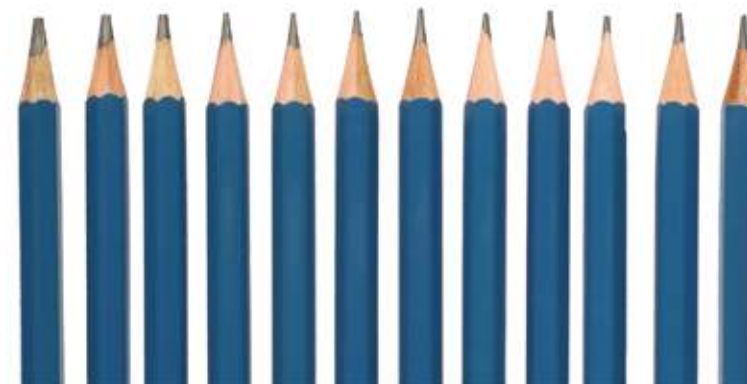

size : 24*20.8*3.3CM
MODEL:HB-AS210

33 pcs drawing pencil set

- 12支素描绘图铅笔 (2H/3H/4H/5H/HB /B/2B/3B/4B/5B/6B/8B)
- 1个石墨铅笔 (6B)
- 3支炭画铅笔 (软/中/硬)
- 3支炭精棒 (软/中/硬)
- 3支石墨棒
- 1个金属美工刀
- 1个双头铅笔延长
- 3支实心纸笔
- 1个橡皮
- 1个软橡皮
- 1个砂纸板
- 1个双头金属卷笔刀
- 1个塑料卷笔刀
- 1本A5素描本16张 (5.7*7.9)in 80lb

- 12pcs sketching pencils(2H/3H/4H/5H/HB/B/ 2B /3B/4B/5B/6B/8B)
- 1pc graphite pencil(6B)
- 3pcs charcoal pencils(soft / medium / hard)
- 3pcs woodless charcoal pencils(soft / medium / hard)
- 3pcs graphite sticks
- 1pc metal cutter knife
- 1pc pencil extender
- 3pcs blending stumps
- 1pc eraser
- 1pc kneaded eraser
- 1pc sandpaper
- 1pc double hole metal sharpener
- 1pc plastic pencil sharpener
- 1pc A5 sketch book 16(5.7*7.9)in 80lb