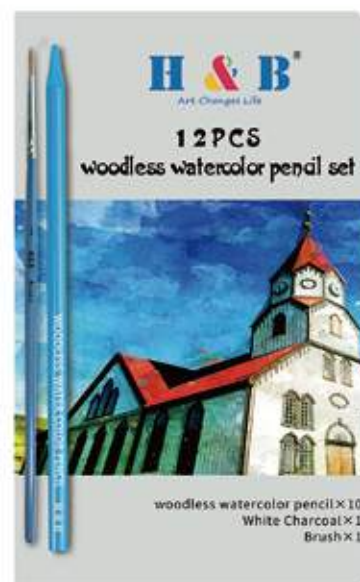

ART CHANGES LIFE
Cross border
for Specialty

铁盒系列 >>>
Iron box series

32件 绘画铁盒套装
32 pcs of painting iron box set

12支压缩棒 (白色, 黄色, 粉红色, 红色, 橙色, 浅绿色, 绿色, 紫色, 浅蓝色, 棕色, 黑色)
12支水彩笔 (黄色, 粉红色, 红色, 橙色, 浅绿色, 绿色, 浅紫色, 紫色, 蓝色, 深蓝色, 棕色, 黑色)
3支白色炭笔 (调色, 高光, 超白)
1个单孔金属卷笔刀
1个铅笔双头延长器
1个自来水笔
1个白橡皮
1个海绵

12 pcs pastel sticks (White, Yellow, Pink, Red, Orange, Light green, Green, Purple, Light blue, Brown, Black)
12 pcs watercolor pencil (Yellow, Pink, Red, Orange, Light Green, Green, Light violet, violet, Blue, Dark blue, Brown, Black)
3 pcs white charcoal pencil (toning, highlight, super white)
1 pc sing hole metal sharpener
1 pc pencil extender
1 pc water brush pen
1 pc eraser
1 pc sponge

12件 绘画铁盒套装
12 pcs of painting iron box set

10支水溶性无木彩铅
1支白炭笔
1把毛刷

10 pcs woodless watercolor pencils
1 pc white charcoal
1 pc brush

12件 绘画铁盒套装
12 pcs of painting iron box set

12色彩碳笔
12 color carbon pen